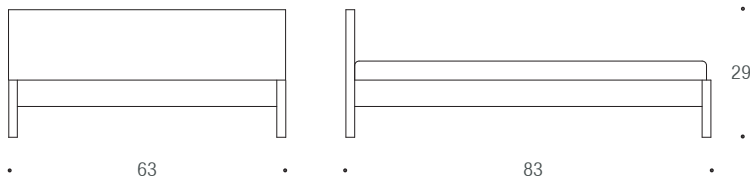

GAVIN PLATFORM BED

clean and simple platform bed
solid wood construction

designed by luke wong

{shown in matte black on red oak}
custom sizes and finishes
please call for pricing

TEL: 312 588 0153
FAX: 312 242 3045
INFO@STUDIOWAI.COM
WWW.STUDIOWAI.COM