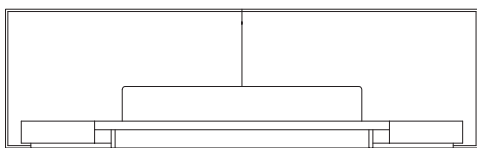

MASON PLATFORM BED

platform bed with extra wide upholstered headboard
designed by luke wong

{show in painted satin finish}
{upholstered silk headboard}
{dimensions shown are for a king size mattress}

custom sizes and finishes
please call for pricing

150

44

19.5

92

TEL: 312 588 0153
FAX: 312 242 3045
INFO@STUDIOWAI.COM
WWW.STUDIOWAI.COM